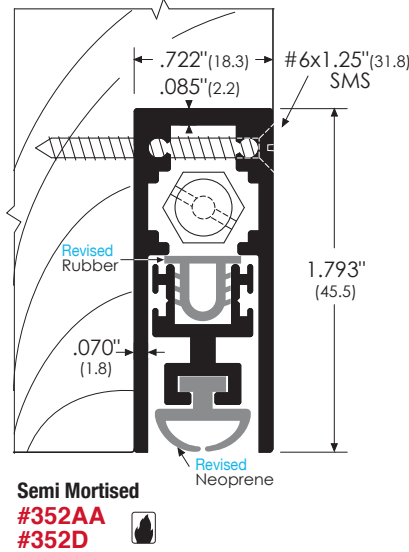

Sill Protection Automatic Door Bottoms - Regular Duty

Note: A = Aluminum AA = Clear Anodized
D = Dark Bronze Anodized X = Lead-Lined

Lead-Lined Automatic Door Bottoms

Automatic Door Bottom #350, #351, #352 used with lead-lined doors and frames to insure complete X-RAY protection. This feature is also good for rodent control and is available in all regular-duty surface-mounted, semi-mortised and mortised models. Maximum effective drop .250" (6.4).