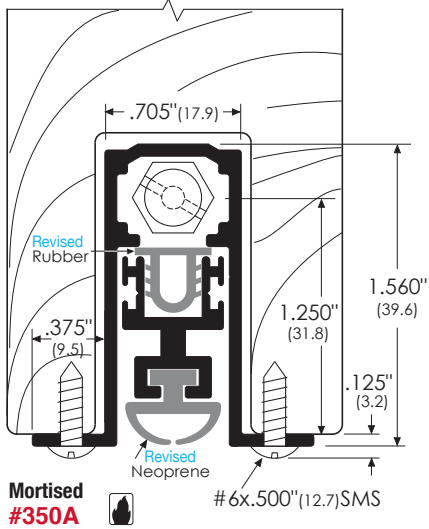

Sill Protection Automatic Door Bottoms - Regular Duty

Note: A = Aluminum AA = Clear Anodized
D = Dark Bronze Anodized X = Lead-Lined

Lead-Lined Automatic Door Bottoms

Automatic Door Bottom #350, #351, #352 used with lead-lined doors and frames to insure complete X-RAY protection. This feature is also good for rodent control and is available in all regular-duty surface-mounted, semi-mortised and mortised models. Maximum effective drop .250" (6.4).