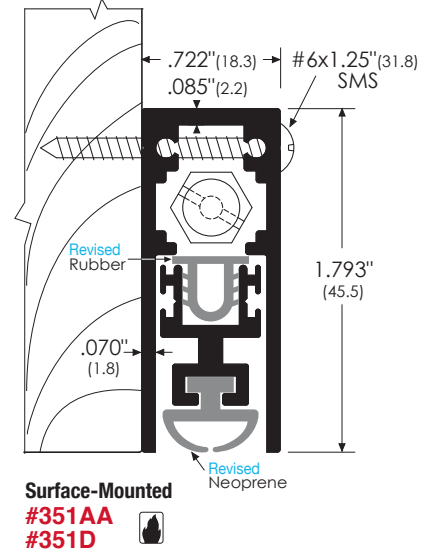

Sill Protection Automatic Door Bottoms - Regular Duty

Note: A = Aluminum AA = Clear Anodized
D = Dark Bronze Anodized X = Lead-Lined

Lead-Lined Automatic Door Bottoms

Automatic Door Bottom #350, #351, #352 used with lead-lined doors and frames to insure complete X-RAY protection. This feature is also good for rodent control and is available in all regular-duty surface-mounted, semi-mortised and mortised models. Maximum effective drop .250" (6.4).